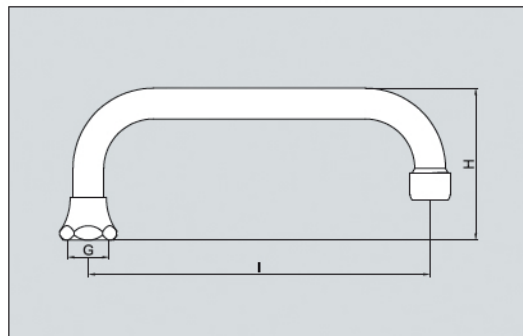

0126

Canna TIPO "U" in ottone cromato con attacco universale ed aeratore

U-type, chrome-plated brass spout with universal connection and aerator

BR DO OT RA VE

Finiture disponibili - Available finishing

Articolo Article	Riferimento Reference	G	I	H	Note Notes					Prezzo/pezzo Price/piece
0126 0 417 CR	126/1	1/2	170	75	Ø canna 14 mm - spout Ø 14 mm	1	-	-	-	
0126 0 420 CR	126/2	1/2	200	75	Ø canna 14 mm - spout Ø 14 mm	1	-	-	-	
0126 0 514 CR	126/7	3/4	140	80	Ø canna 18 mm - spout Ø 18 mm	1	-	-	-	
0126 0 517 CR	126/6	3/4	170	80	Ø canna 18 mm - spout Ø 18 mm	1	-	-	-	
0126 0 520 CR	126/3	3/4	200	80	Ø canna 18 mm - spout Ø 18 mm	1	-	-	-	
0126 0 525 CR	126/4	3/4	250	80	Ø canna 18 mm - spout Ø 18 mm	1	-	-	-	
0126 0 530 CR	126/5	3/4	300	80	Ø canna 18 mm - spout Ø 18 mm	1	-	-	-	