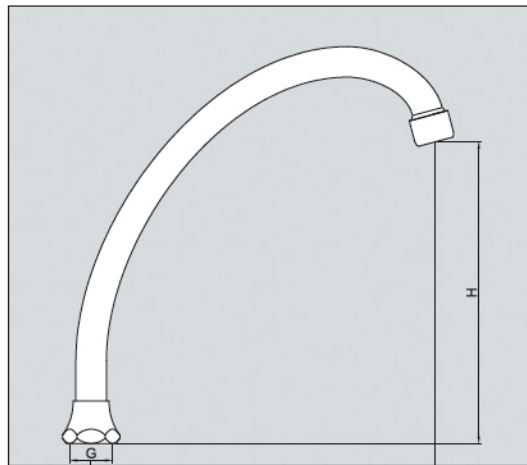

**0127**

Canna TIPO "J" in ottone cromato con attacco universale ed aeratore

*J-type, chrome-plated brass spout with universal connection and aerator*

Finiture disponibili - Available finishing

Articolo Article	Riferimento Reference	G	I	H	Note Notes					Prezzo/pezzo Price/piece
0127 0 513 CR	127/1	3/4	130	130	Ø canna 18 mm - spout Ø 18 mm	1	-	-	-	
0127 0 520 CR	127/2	3/4	200	145	Ø canna 18 mm - spout Ø 18 mm	1	-	-	-	
0127 0 525 CR	127/3	3/4	250	130	Ø canna 18 mm - spout Ø 18 mm	1	-	-	-	