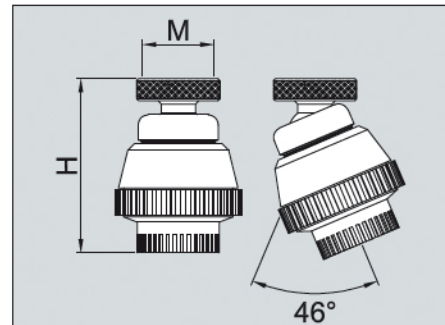

0131 C

Doccetta a snodo con aeratore a portata ridotta costante
filetto femmina 22x1 cromata

*22x1 female-threaded, chrome-plated swivel shower nozzle
with aerator with constant reduced flow rate*

Articolo Article	Riferimento Reference	M	H	Note Notes					Prezzo/pezzo Price/piece
0131 C__0 CR	NEW	22x1	51	-	-	1	-	-	